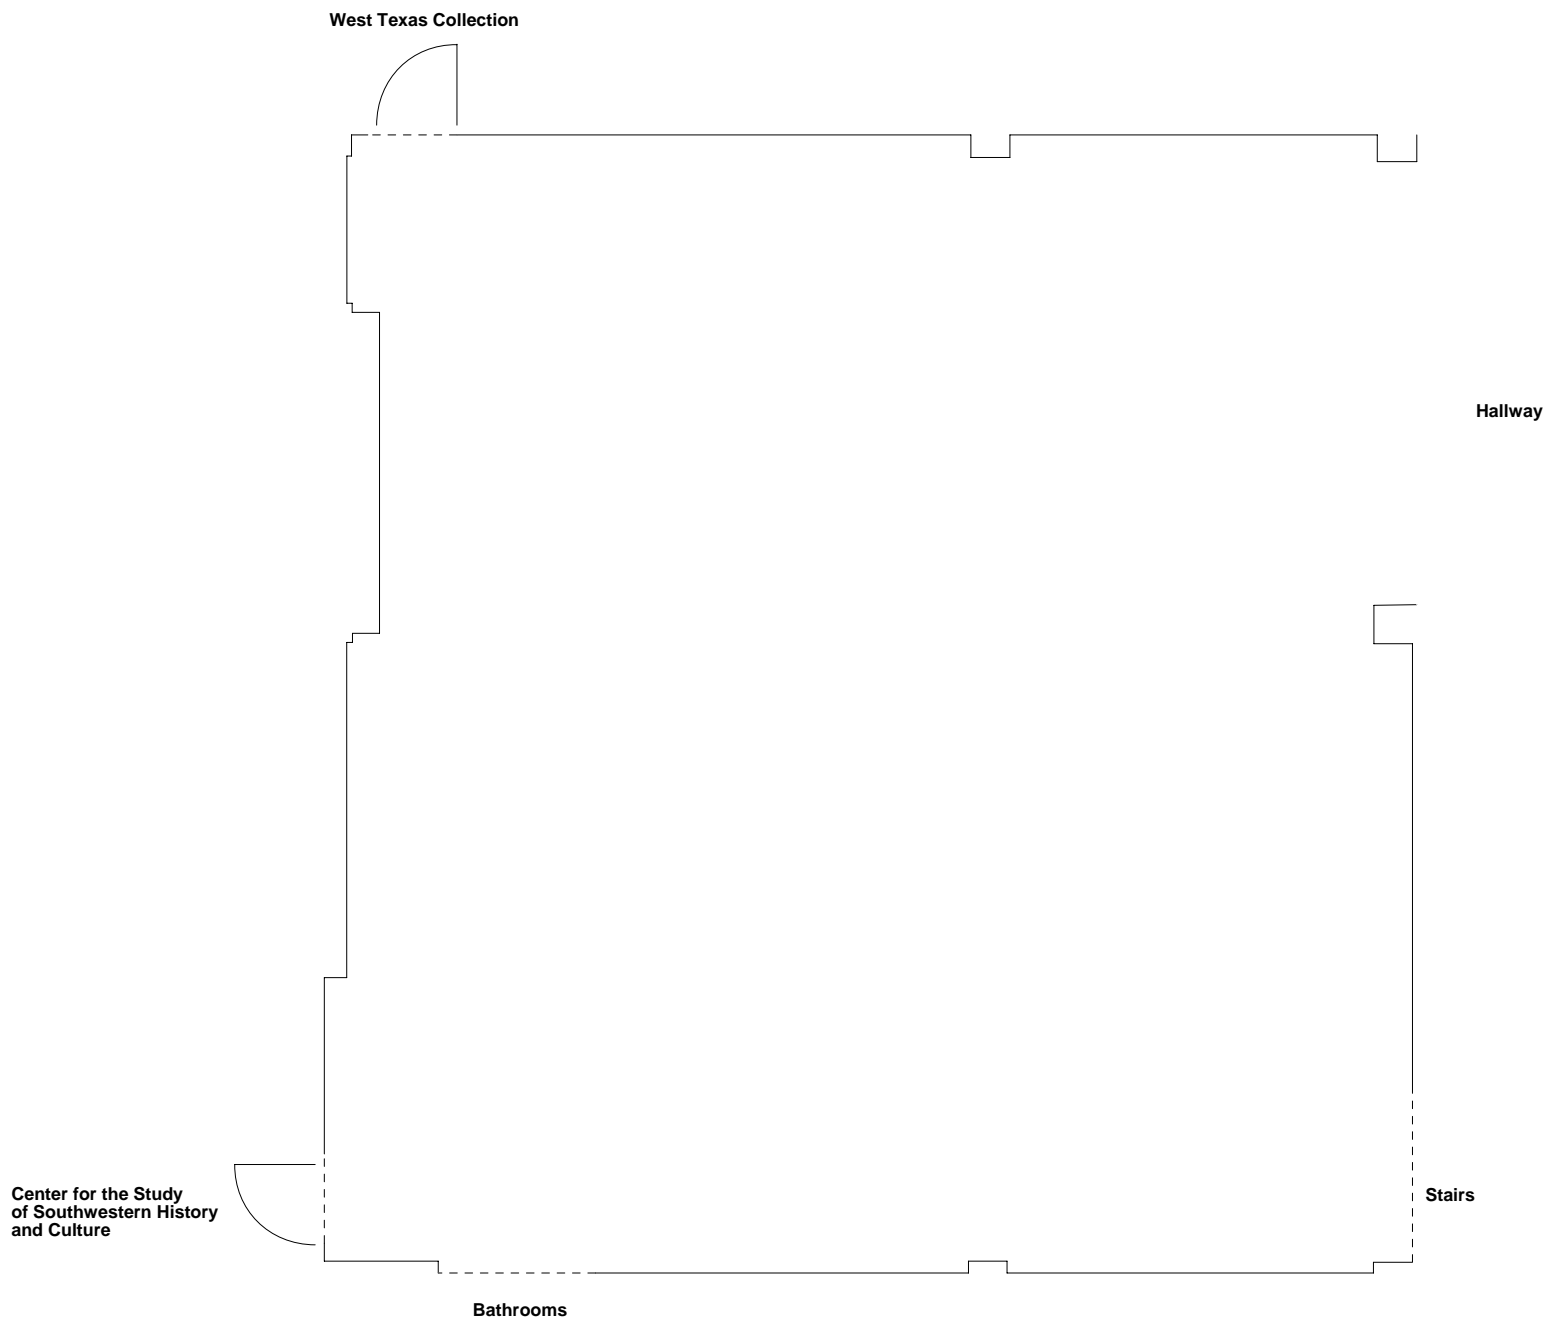

# West Texas Collection Gallery Lobby

## West Texas Collection Gallery Lobby Room Dimensions (42 ft 5 in long by 40 ft 7 in wide)