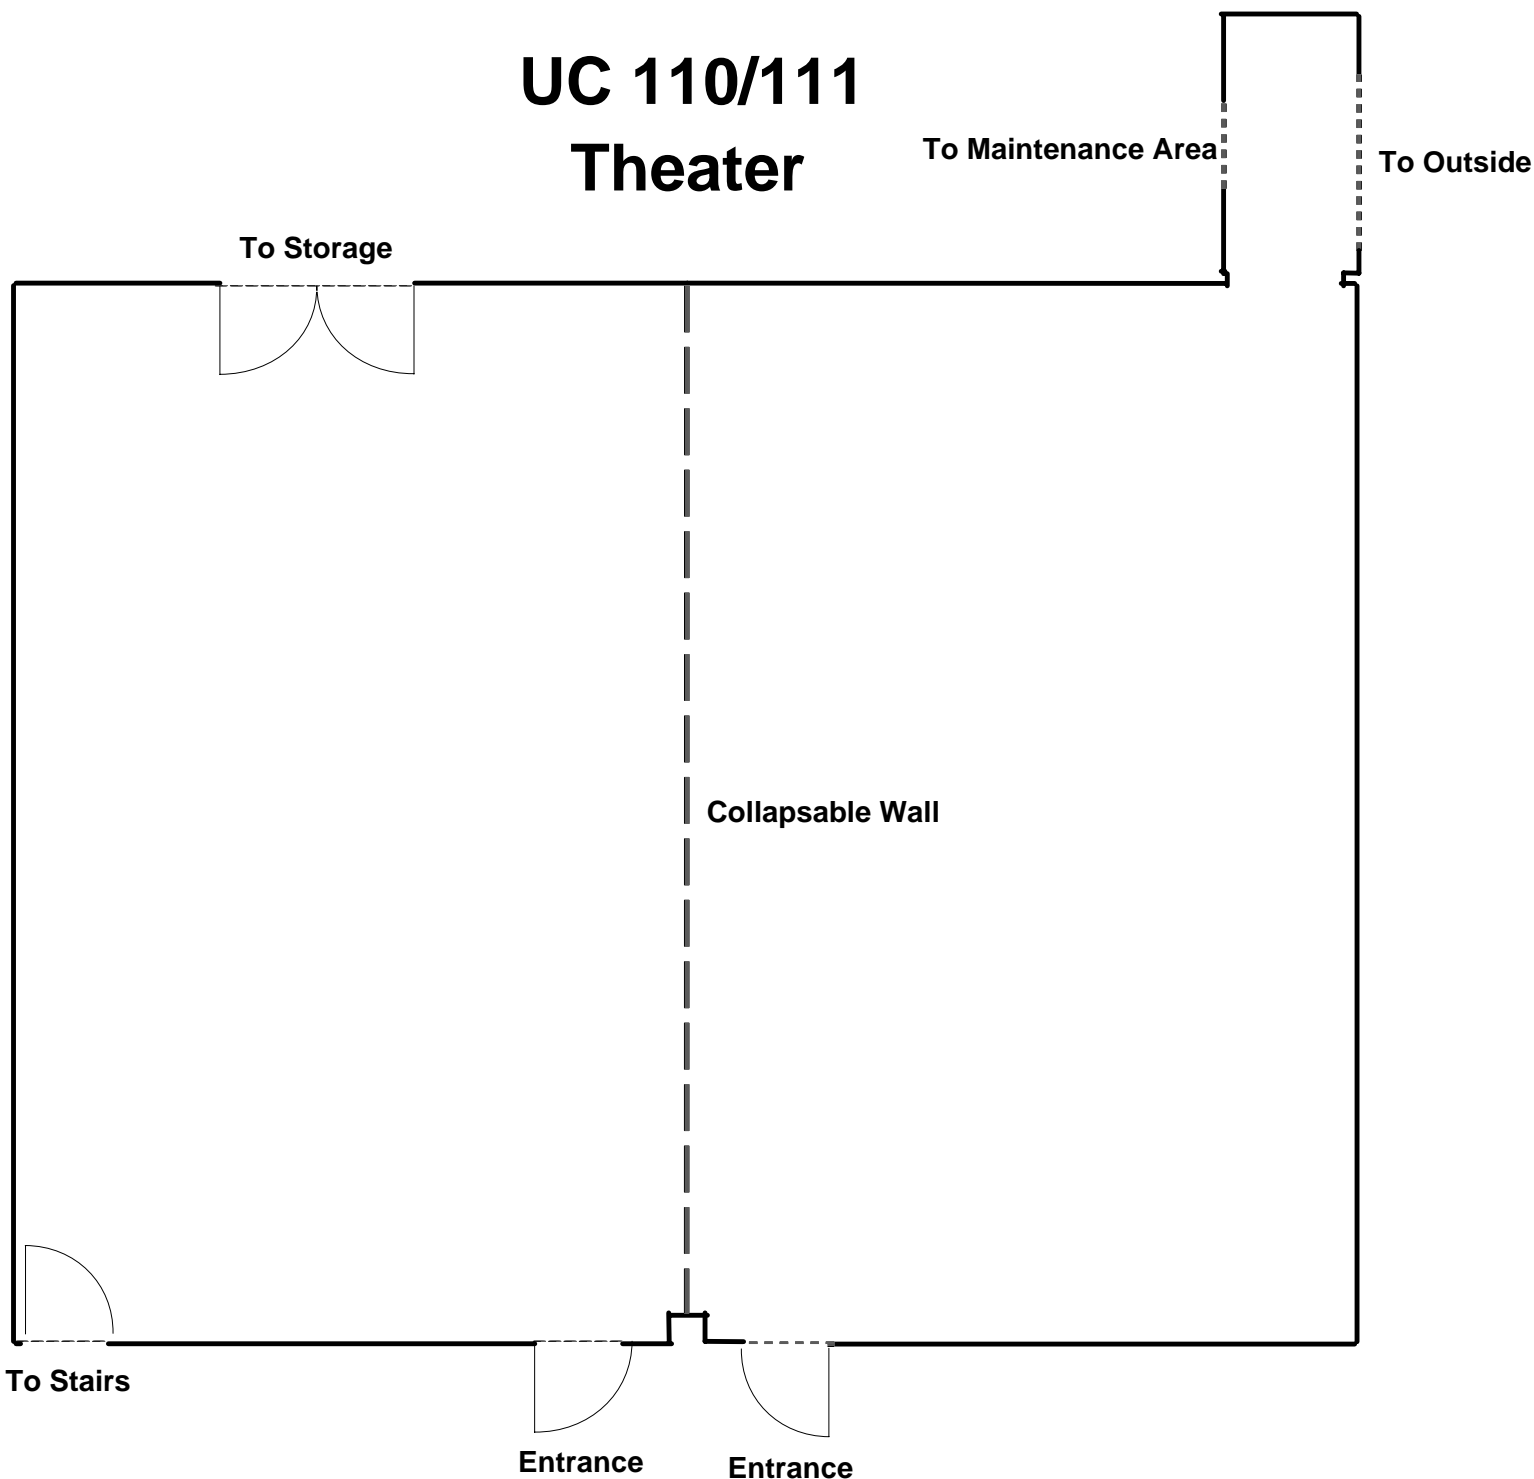

UC 110/111 Theater

**UC 110/111 (Theater)
Room Dimensions
(36 ft 3 in long by 45 ft 11 in wide)**